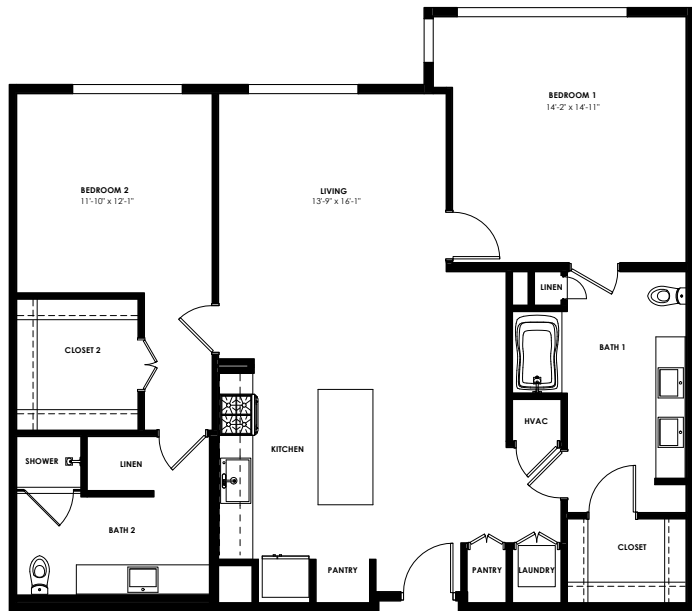

100 PARK

B5

2 Bedroom
2 Bath

1338 SF

*square footage and
room dimensions are
approximate.*