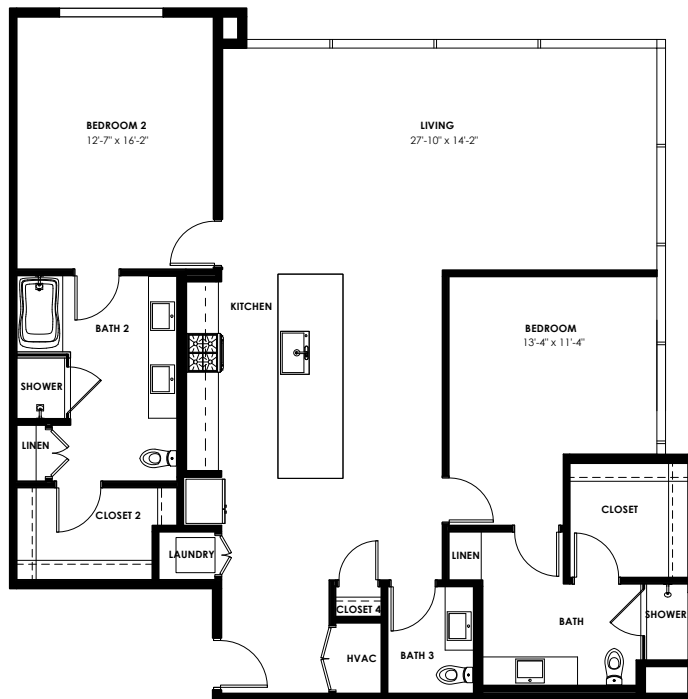

100 PARK

B4

2 Bedroom
2.5 Bath

1678 SF

*square footage and
room dimensions are
approximate.*