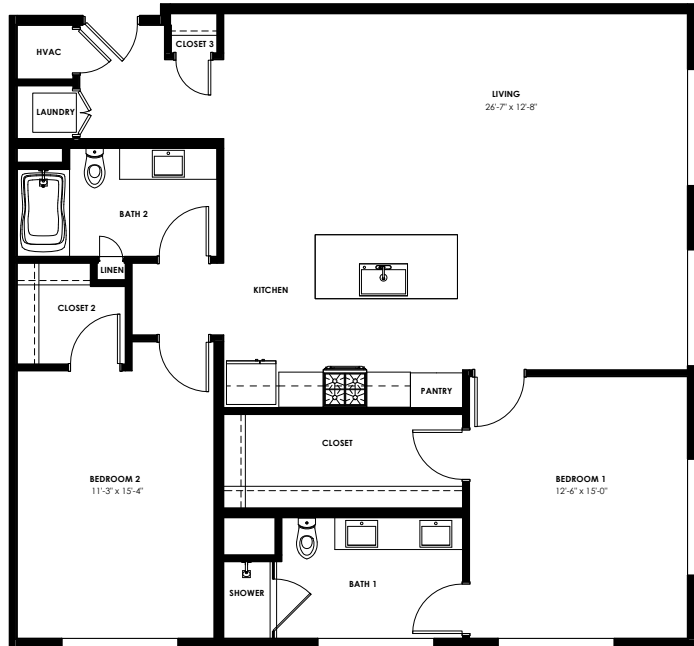

100 PARK

B3

2 Bedroom
2 Bath

1376 SF

*square footage and
room dimensions are
approximate.*