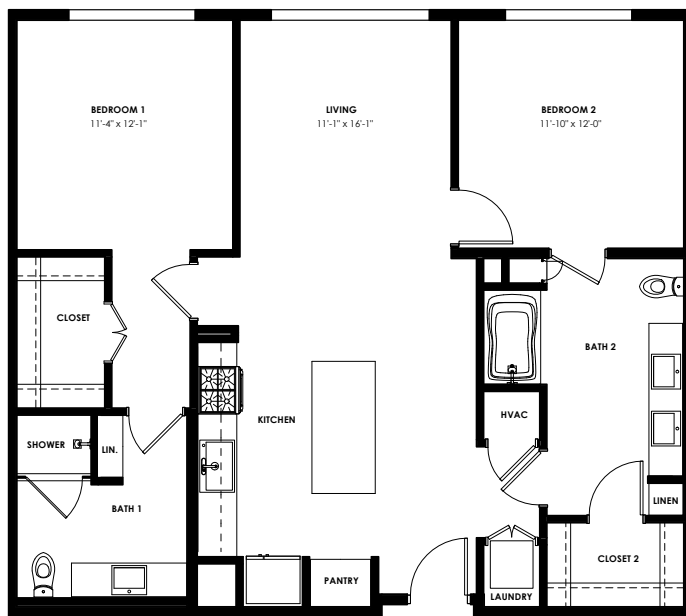

100 PARK

B2

2 Bedroom
2 Bath

1052-1157 SF

*square footage and
room dimensions are
approximate.*