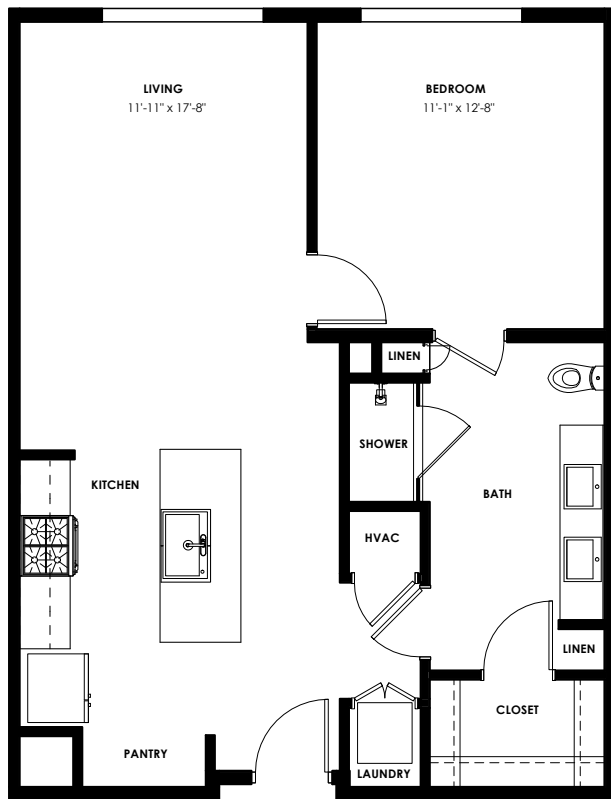

100 PARK

A2

1 Bedroom
1 Bath

684-759 SF

*square footage and
room dimensions are
approximate.*