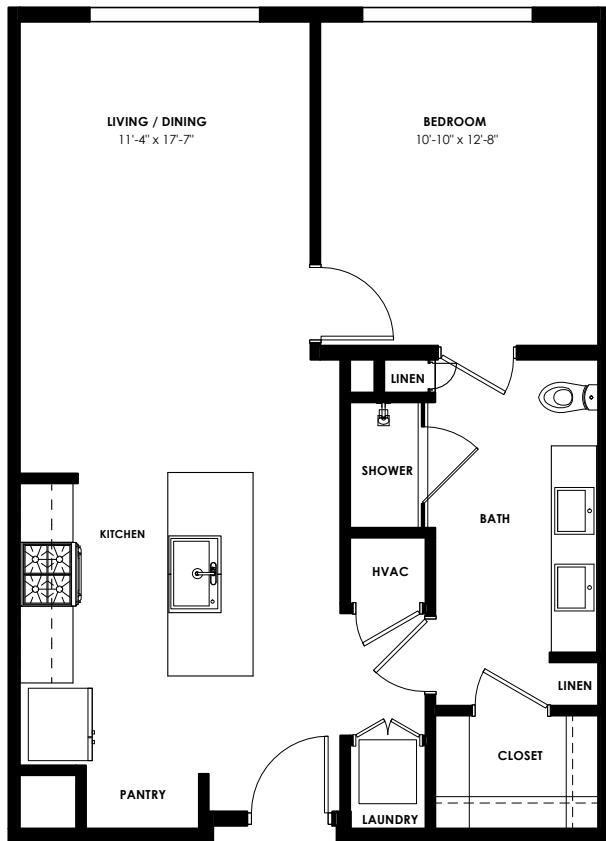

100 PARK

A1

1 Bedroom
1 Bath

696-711 SF

*square footage and
room dimensions are
approximate.*