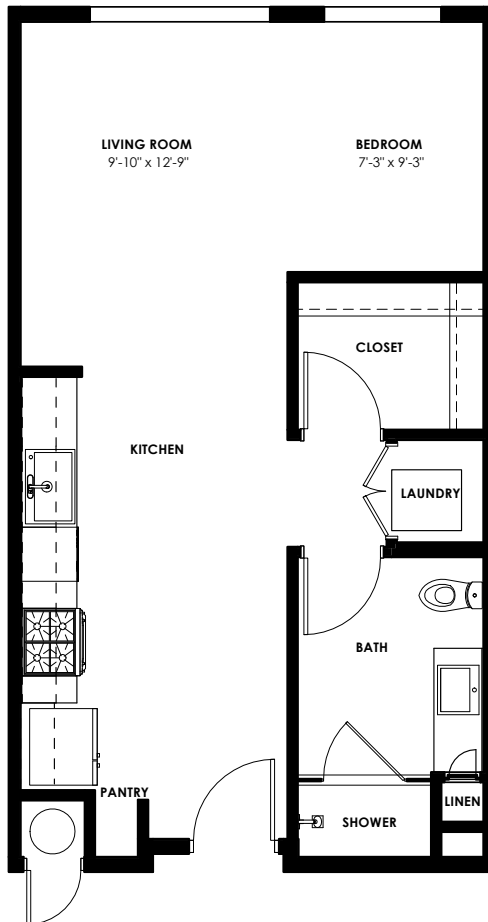

# 100 PARK

## S2

Studio  
1 Bath

525 SF

*square footage and  
room dimensions are  
approximate.*