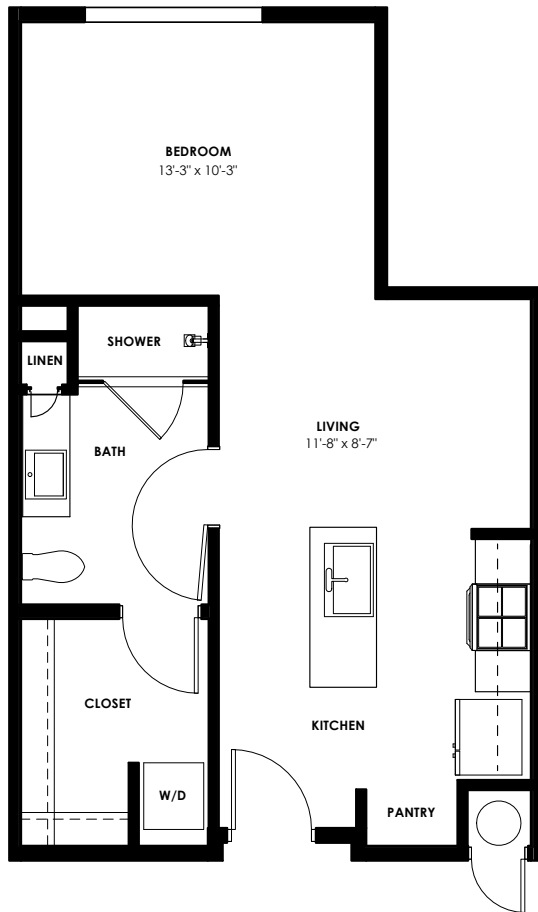

100 PARK

S1

Studio
1 Bath

526 SF

square footage and
room dimensions are
approximate.